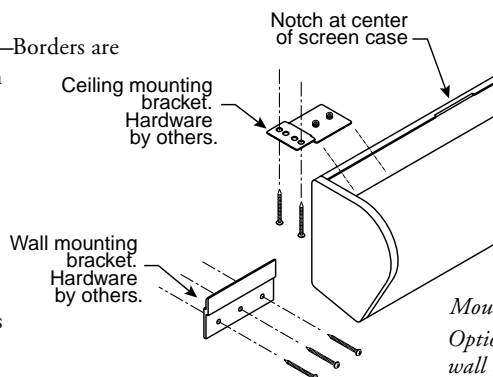

Optional Equipment

- **Extra Drop**—Up to 8' overall height, either white or black (White is standard in AV format; black for all other formats).
- **Black Masking Borders**—Borders are optional for SERIES M in AV format. They are standard for all other formats.
- **Screen/Case Options**—Offered in grey (standard), black, or white lightly textured finish. Dowel retracts completely inside case.