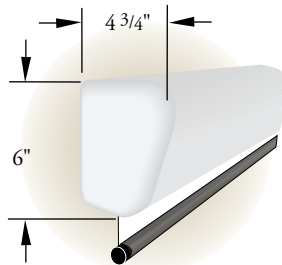

## Optional Equipment

- **Extra Drop**—Up to 8' overall height, either white or black (White is standard in AV format; black for all other formats).
- **Black Masking Borders**—Available on AV format screens: 1½" wide in sizes through 70" x 70"; 2" wide in larger sizes. All other format screens have black borders to frame image on all four sides.

Size H x W	Shipping Wt. (lbs.)	Nominal Diagonal	Viewing Area	Overall Size	Shipping Wt. (lbs.)
<b>Audio Visual Format</b>		<b>NTSC Format (3:4)</b>			
50" x 50"	25	6'	42½" x 56½"	46½" x 59½"	29
60" x 60"	29	7'	50" x 66½"	53½" x 69½"	35
70" x 70"	35	100"	60" x 80"	64" x 83½"	40
84" x 84"	40	10'	69" x 92"	73" x 96"	44
6' x 8'	44	<b>HDTV Format (9:16)</b>			
8' x 8'	46	92"	45" x 80"	49" x 83½"	40
		106"	52" x 92"	56" x 96"	44
		<b>WideScreen Format (1:1.85)</b>			
		8'/100"	47" x 87"	51" x 90"	40
		9'	50" x 92"	54" x 96"	44

The SILHOUETTE's slender dimensions and self-concealing mounting fixtures make it equally attractive mounted to the wall or to the ceiling. Viewing surfaces available in fiberglass matt white, glass beaded, or F1500. The SILHOUETTE is available in all projection formats through 8' wide. There's no need to conceal this screen—it will complement other high tech equipment in your room. SILHOUETTE—the shape of the future!

Size H x W	Shipping Wt. (lbs.)	Nominal Diagonal	Viewing Area	Overall Size	Shipping Wt. (lbs.)
<b>Audio Visual Format</b>		<b>NTSC Format (3:4)</b>			
50" x 50"	28	6'	42½" x 56½"	46½" x 59½"	31
60" x 60"	31	7'	50" x 66½"	53½" x 69½"	35
70" x 70"	35	100"	60" x 80"	64" x 83½"	40
84" x 84"	40	10'	69" x 92"	73" x 96"	47
6' x 8'	47	<b>HDTV Format (9:16)</b>			
8' x 8'	51	92"	45" x 80"	49" x 83½"	40
		106"	52" x 92"	56" x 96"	47
		<b>WideScreen Format (1:1.85)</b>			
		8'/100"	47" x 87"	51" x 90"	41
		9'	50" x 92"	54" x 96"	47