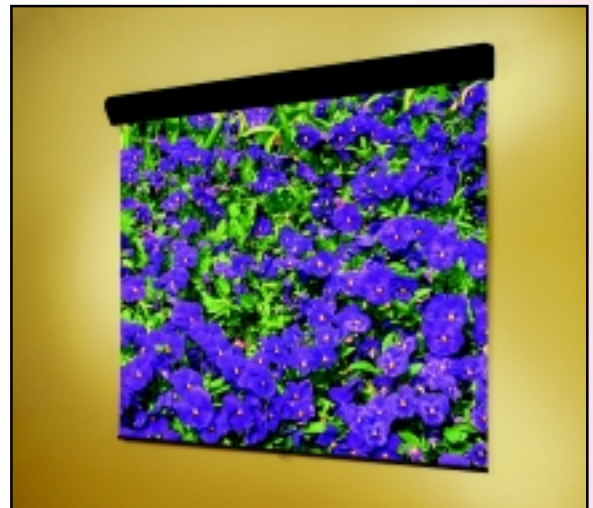

The simplicity of spring-roller operation in an elegant hand-rubbed hardwood case or contemporary plastic laminate. Mount flush to the wall, or suspend from the ceiling. Aluminum, "Z" Clip style wall mounting brackets included. Viewing surfaces available in fiberglass matt white, glass beaded, or F1500.

## Optional Equipment

- **Extra Drop**—Up to 8' overall height, either white or black (White is standard in AV format; black for all other formats).
- **Black Masking Borders**—Available on AV format screens: 1½" wide in sizes through 70" x 70"; 2" wide in larger sizes. All other format screens have black borders to frame image on all four sides.

The SILHOUETTE's slender dimensions and self-concealing mounting fixtures make it equally attractive mounted to the wall or to the ceiling. Viewing surfaces available in fiberglass matt white, glass beaded, or F1500. The SILHOUETTE is available in all projection formats through 8' wide. There's no need to conceal this screen—it will complement other high tech equipment in your room. SILHOUETTE—the shape of the future!