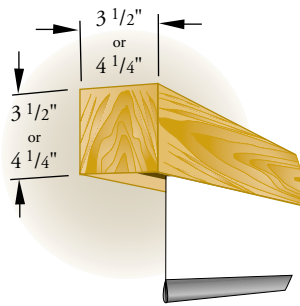

## Optional Equipment

- **Extra Drop**—Up to 8' overall height, either white or black (White is standard in AV format; black for all other formats).
- **Black Masking Borders**—Available on AV format screens: 1½" wide in sizes through 70" x 70"; 2" wide in larger sizes. All other format screens have black borders to frame image on all four sides.

Size H x W	Shipping Wt. (lbs.)	Nominal Diagonal	Viewing Area	Overall Size	Shipping Wt. (lbs.)
<b>Audio Visual Format</b>		<b>NTSC Format (3:4)</b>			
50" x 50"	25	6'	42½" x 56½"	46½" x 59½"	29
60" x 60"	29	7'	50" x 66½"	53½" x 69½"	35
70" x 70"	35	100"	60" x 80"	64" x 83½"	40
84" x 84"	40	10'	69" x 92"	73" x 96"	44
6' x 8'	44	<b>HDTV Format (9:16)</b>			
8' x 8'	46	92"	45" x 80"	49" x 83½"	40
		106"	52" x 92"	56" x 96"	44
		<b>WideScreen Format (1:1.85)</b>			
		8'/100"	47" x 87"	51" x 90"	40
		9'	50" x 92"	54" x 96"	44

The SILHOUETTE's slender dimensions and self-concealing mounting fixtures make it equally attractive mounted to the wall or to the ceiling. Viewing surfaces available in fiberglass matt white, glass beaded, or F1500. The SILHOUETTE is available in all projection formats through 8' wide. There's no need to conceal this screen—it will complement other high tech equipment in your room. SILHOUETTE—the shape of the future!

Size H x W	Shipping Wt. (lbs.)	Nominal Diagonal	Viewing Area	Overall Size	Shipping Wt. (lbs.)
<b>Audio Visual Format</b>		<b>NTSC Format (3:4)</b>			
50" x 50"	28	6'	42½" x 56½"	46½" x 59½"	31
60" x 60"	31	7'	50" x 66½"	53½" x 69½"	35
70" x 70"	35	100"	60" x 80"	64" x 83½"	40
84" x 84"	40	10'	69" x 92"	73" x 96"	47
6' x 8'	47	<b>HDTV Format (9:16)</b>			
8' x 8'	51	92"	45" x 80"	49" x 83½"	40
		106"	52" x 92"	56" x 96"	47
		<b>WideScreen Format (1:1.85)</b>			
		8'/100"	47" x 87"	51" x 90"	41
		9'	50" x 92"	54" x 96"	47