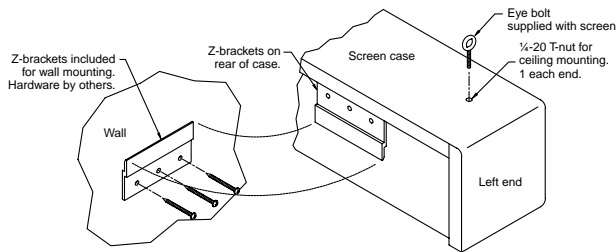

The simplicity of spring-roller operation in an elegant hand-rubbed hardwood case or contemporary plastic laminate. Mount flush to the wall, or suspend from the ceiling. Aluminum, "Z" Clip style wall mounting brackets included. Viewing surfaces available in fiberglass matt white, glass beaded, or F1500.

## Optional Equipment

- **Extra Drop**—Up to 8' overall height, either white or black (White is standard in AV format; black for all other formats).
- **Black Masking Borders**—Available on AV format screens: 1½" wide in sizes through 70" x 70"; 2" wide in larger sizes. All other format screens have black borders to frame image on all four sides.

The SILHOUETTE's slender dimensions and self-concealing mounting fixtures make it equally attractive mounted to the wall or to the ceiling. Viewing surfaces available in fiberglass matt white, glass beaded, or F1500. The SILHOUETTE is available in all projection formats through 8' wide. There's no need to conceal this screen—it will complement other high tech equipment in your room. SILHOUETTE—the shape of the future!